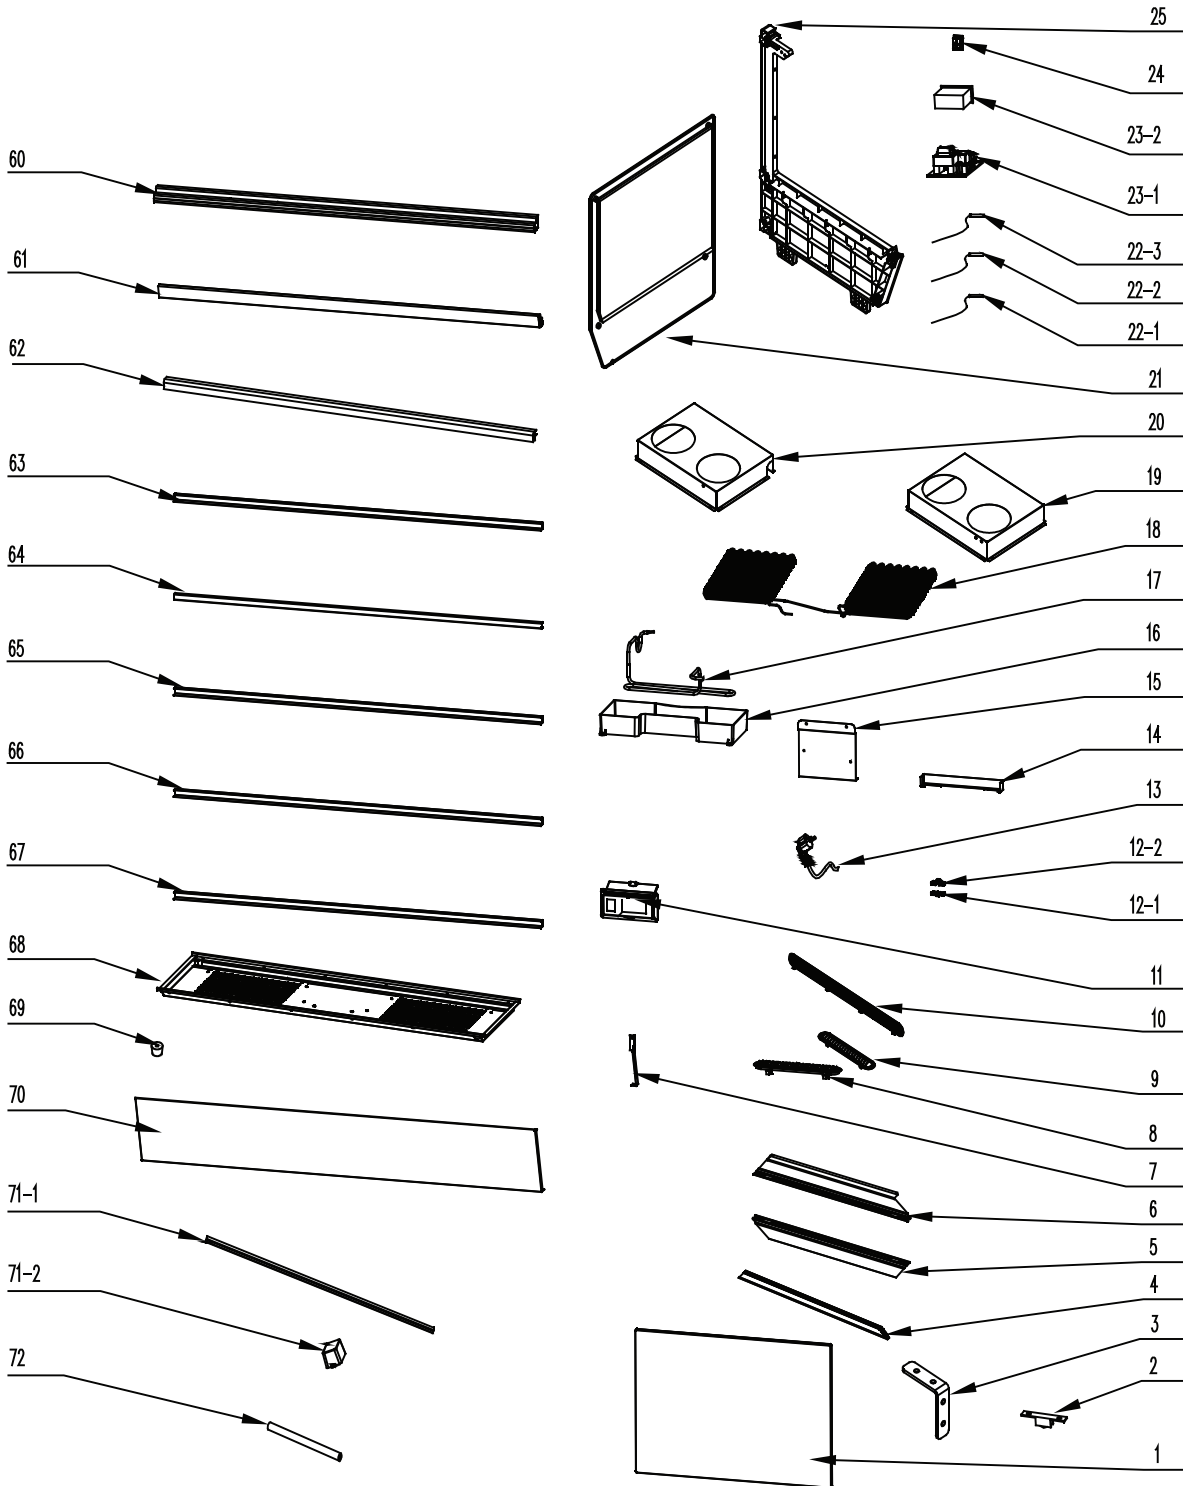

# Parts Breakdown

Model RS-CN-0252-5 47424

# Parts Breakdown